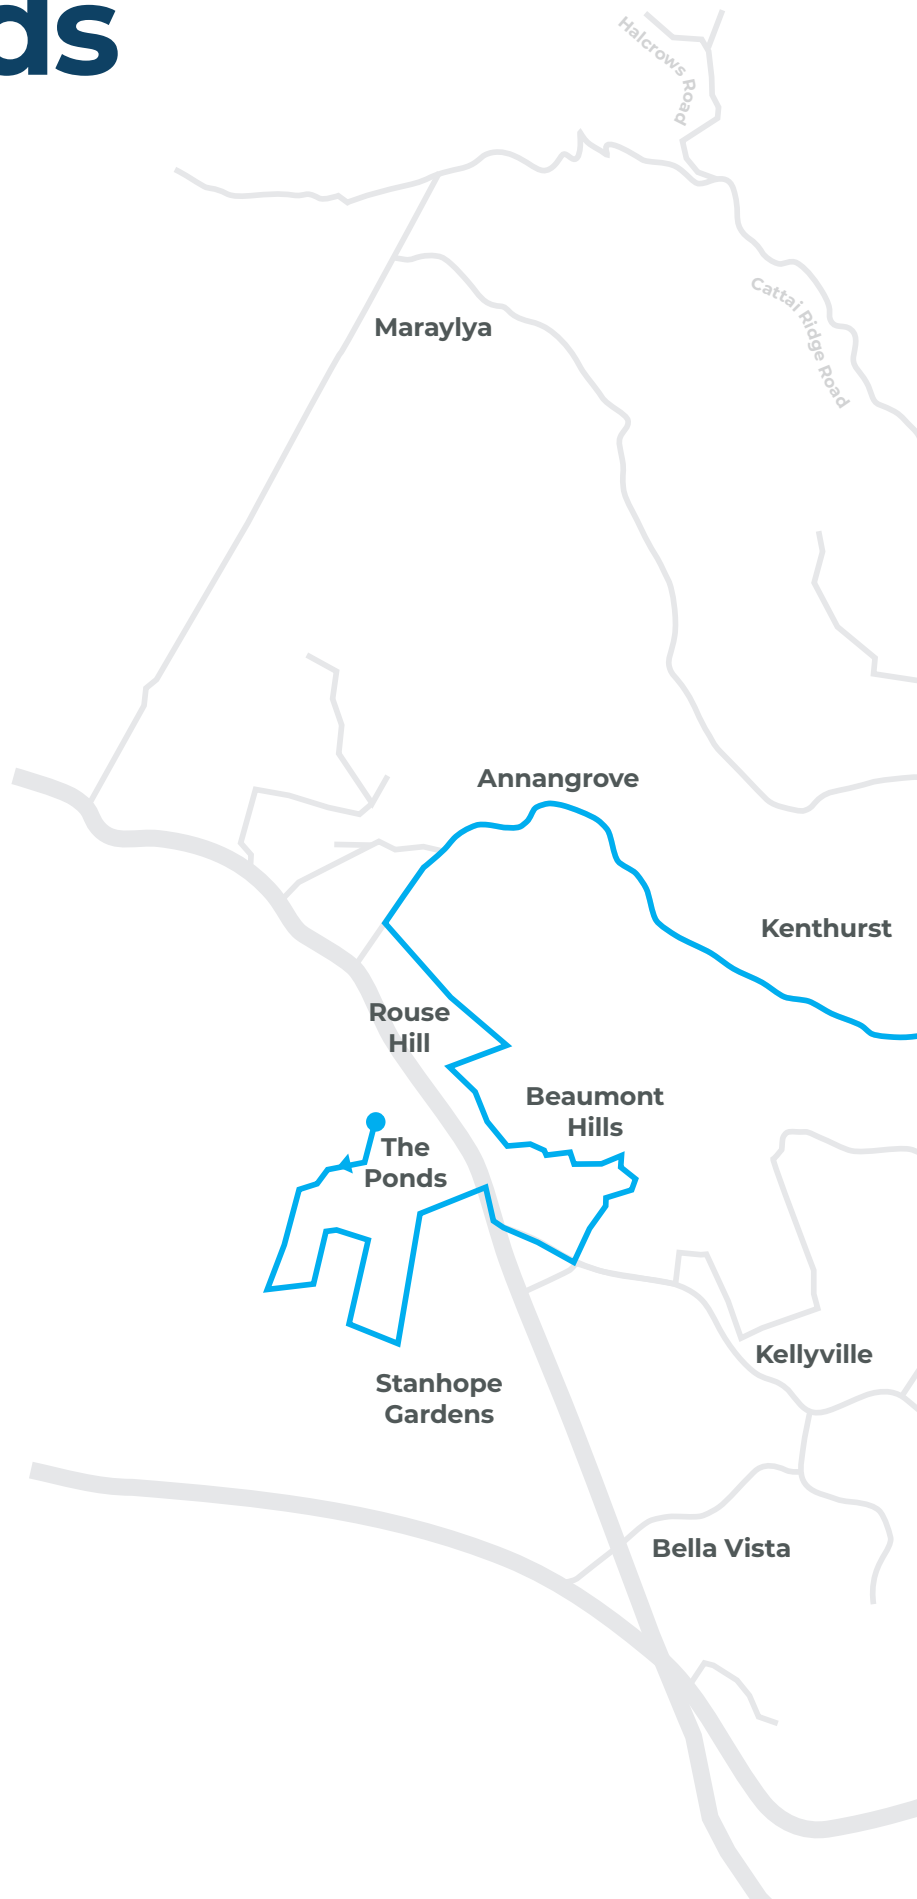

The Ponds

Morning Inbound

Schofields Rd before The Ponds Blvd	6.48am
The Ponds Blvd after Camomile St	6.50am
Ridgeline Dr at Eumina St	6.52am
Ridgeline Dr opposite Katoomba St	6.54am
The Ponds Blvd before Teague St	7.00am
The Ponds Blvd before Stanhope Pkwy	7.02am
Conrad Rd opposite Oakvale Ave	7.03am
Conrad Rd after Keirle Rd	7.05am
Merriville Rd after Vinegar Hill Rd	7.07am
Samantha Riley Dr after Sanctuary Dr	7.13am
The Parkway before Hotham Ave	7.17am
Caddies Blvd after Grazier Rd	7.20am
Caddies Blvd after Main St	7.21am
Kenthurst Rd before Sagars Rd	7.44am
Arrive Northholm Grammar School	8.10am

Afternoon bound

Departs Northholm Grammar School	3.00pm
Kenthurst Rd opposite Pellitt Ln	3.22pm
Kenthurst Rd before Sagars Rd	3.25pm
Caddies Blvd after Main St	3.48pm
Caddies Blvd after Grazier Rd	3.49pm
Sanctuary Dr after Bridgewood Dr	3.51pm
The Parkway after Brampton Dr (Roy Dudley Park)	3.53pm
The Parkway before Beaumont Dr	3.54pm
Samantha Riley Dr before River Oak Ct	3.59pm
Merriville Rd before Perfection Ave	4.06pm
Conrad Rd before Palace St	4.08pm
Conrad Rd at Oakvale Ave	4.09pm
The Ponds Blvd after Stanhope Pkwy	4.12pm
The Ponds Blvd before Teague St	4.14pm
Ridgeline Dr at Katoomba St	4.17pm
Ridgeline Dr opposite Eumina St	4.22pm
The Ponds Blvd opposite Camomile St	4.24pm
Schofields Rd after The Ponds Blvd	4.25pm