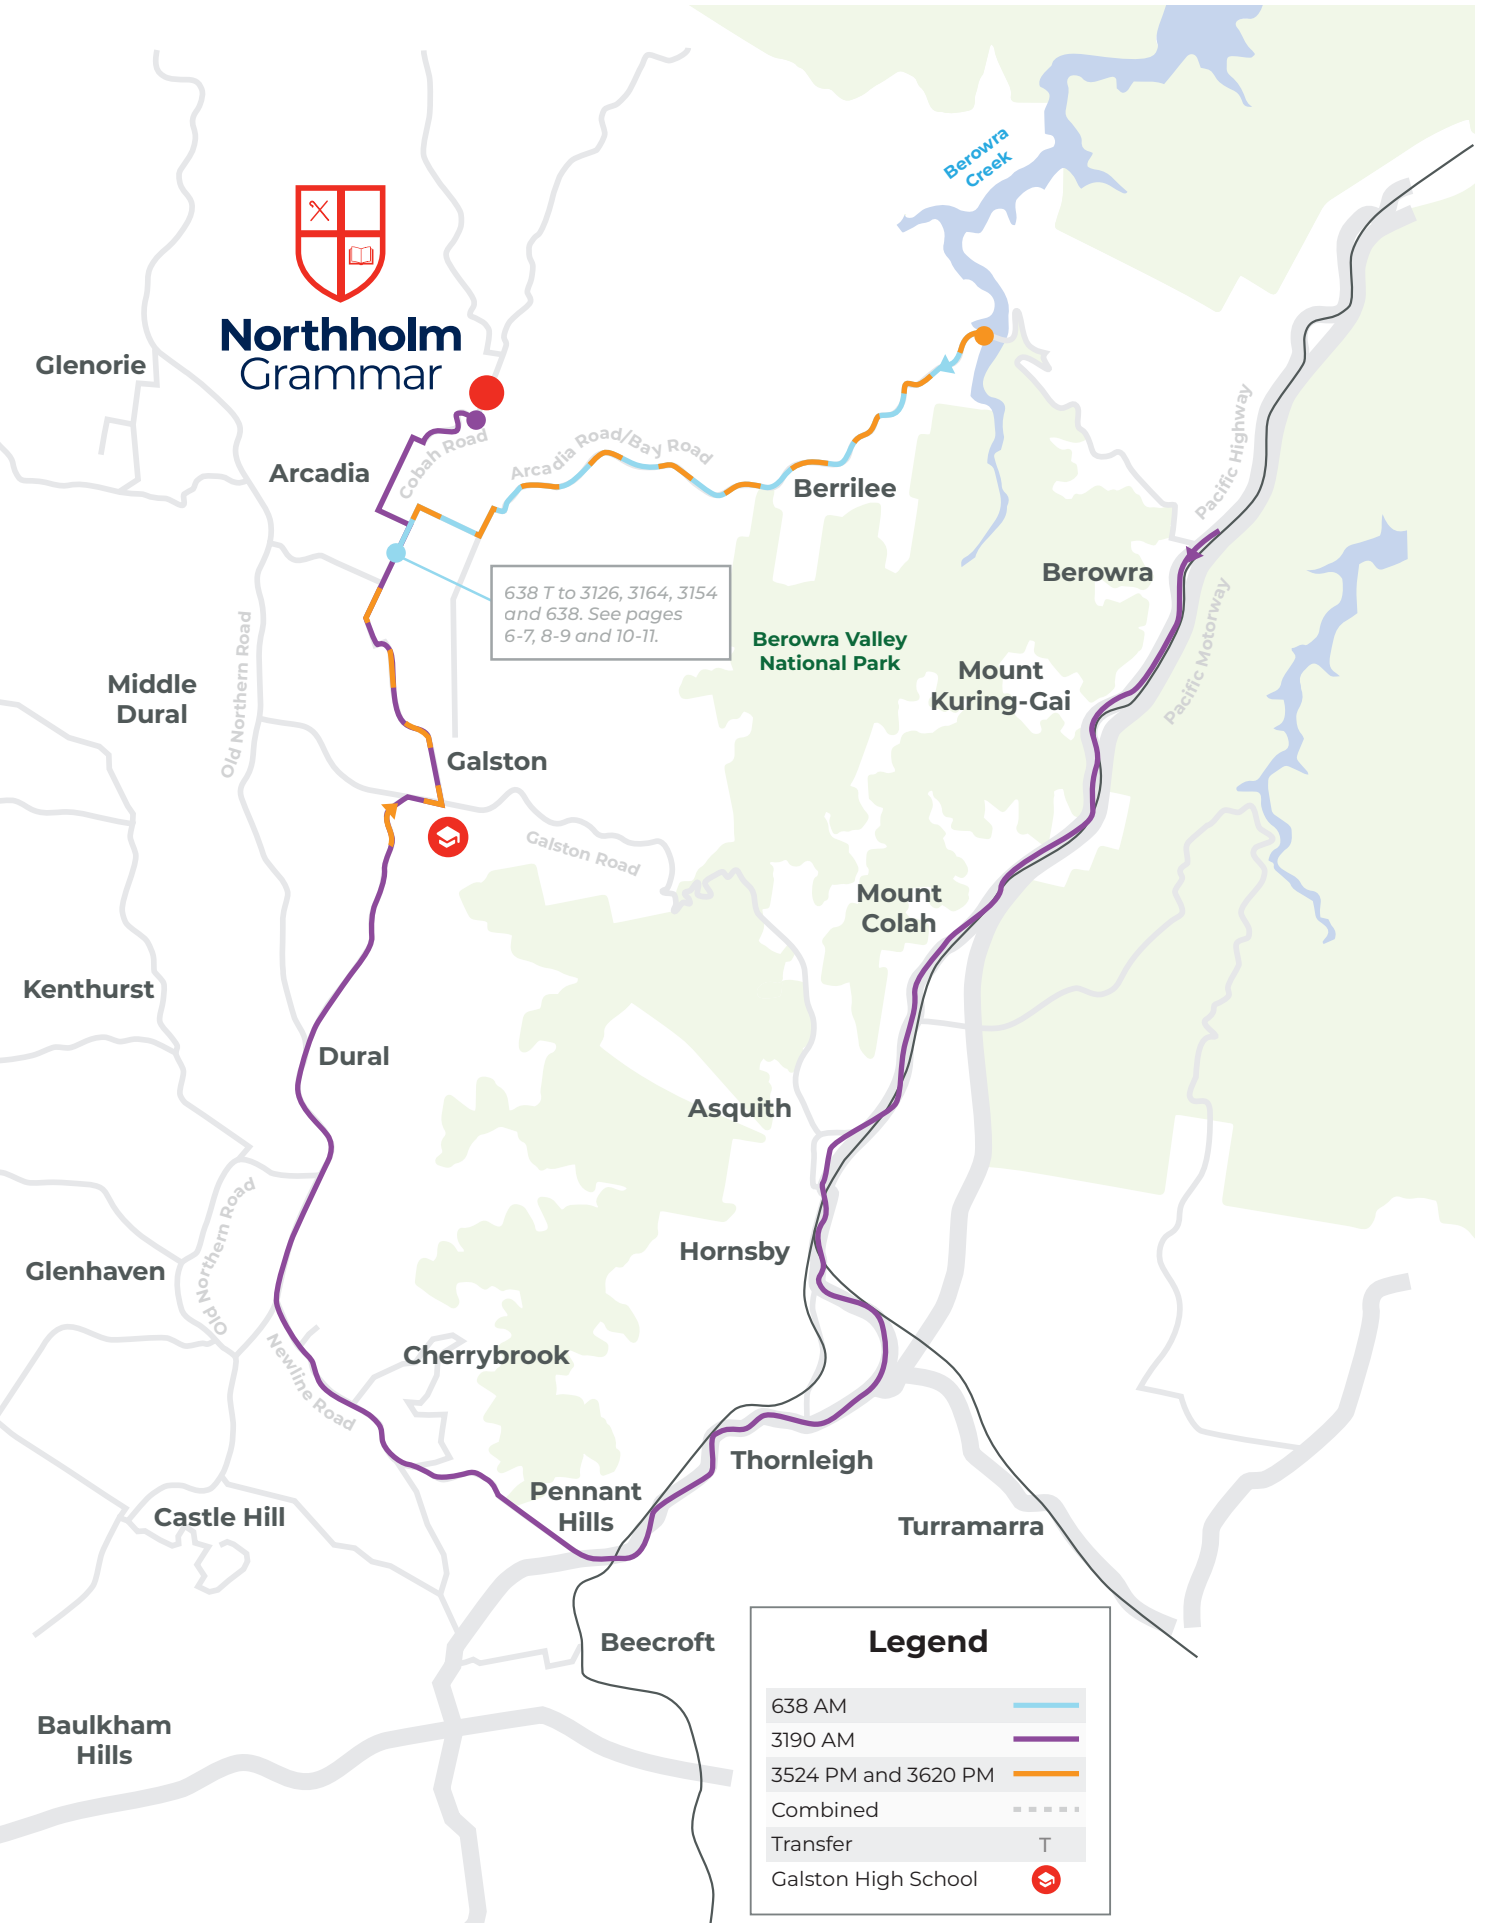

Northholm Grammar

Legend

- 638 AM
- 3190 AM
- 3524 PM and 3620 PM
- Combined
- Transfer
- Galston High School