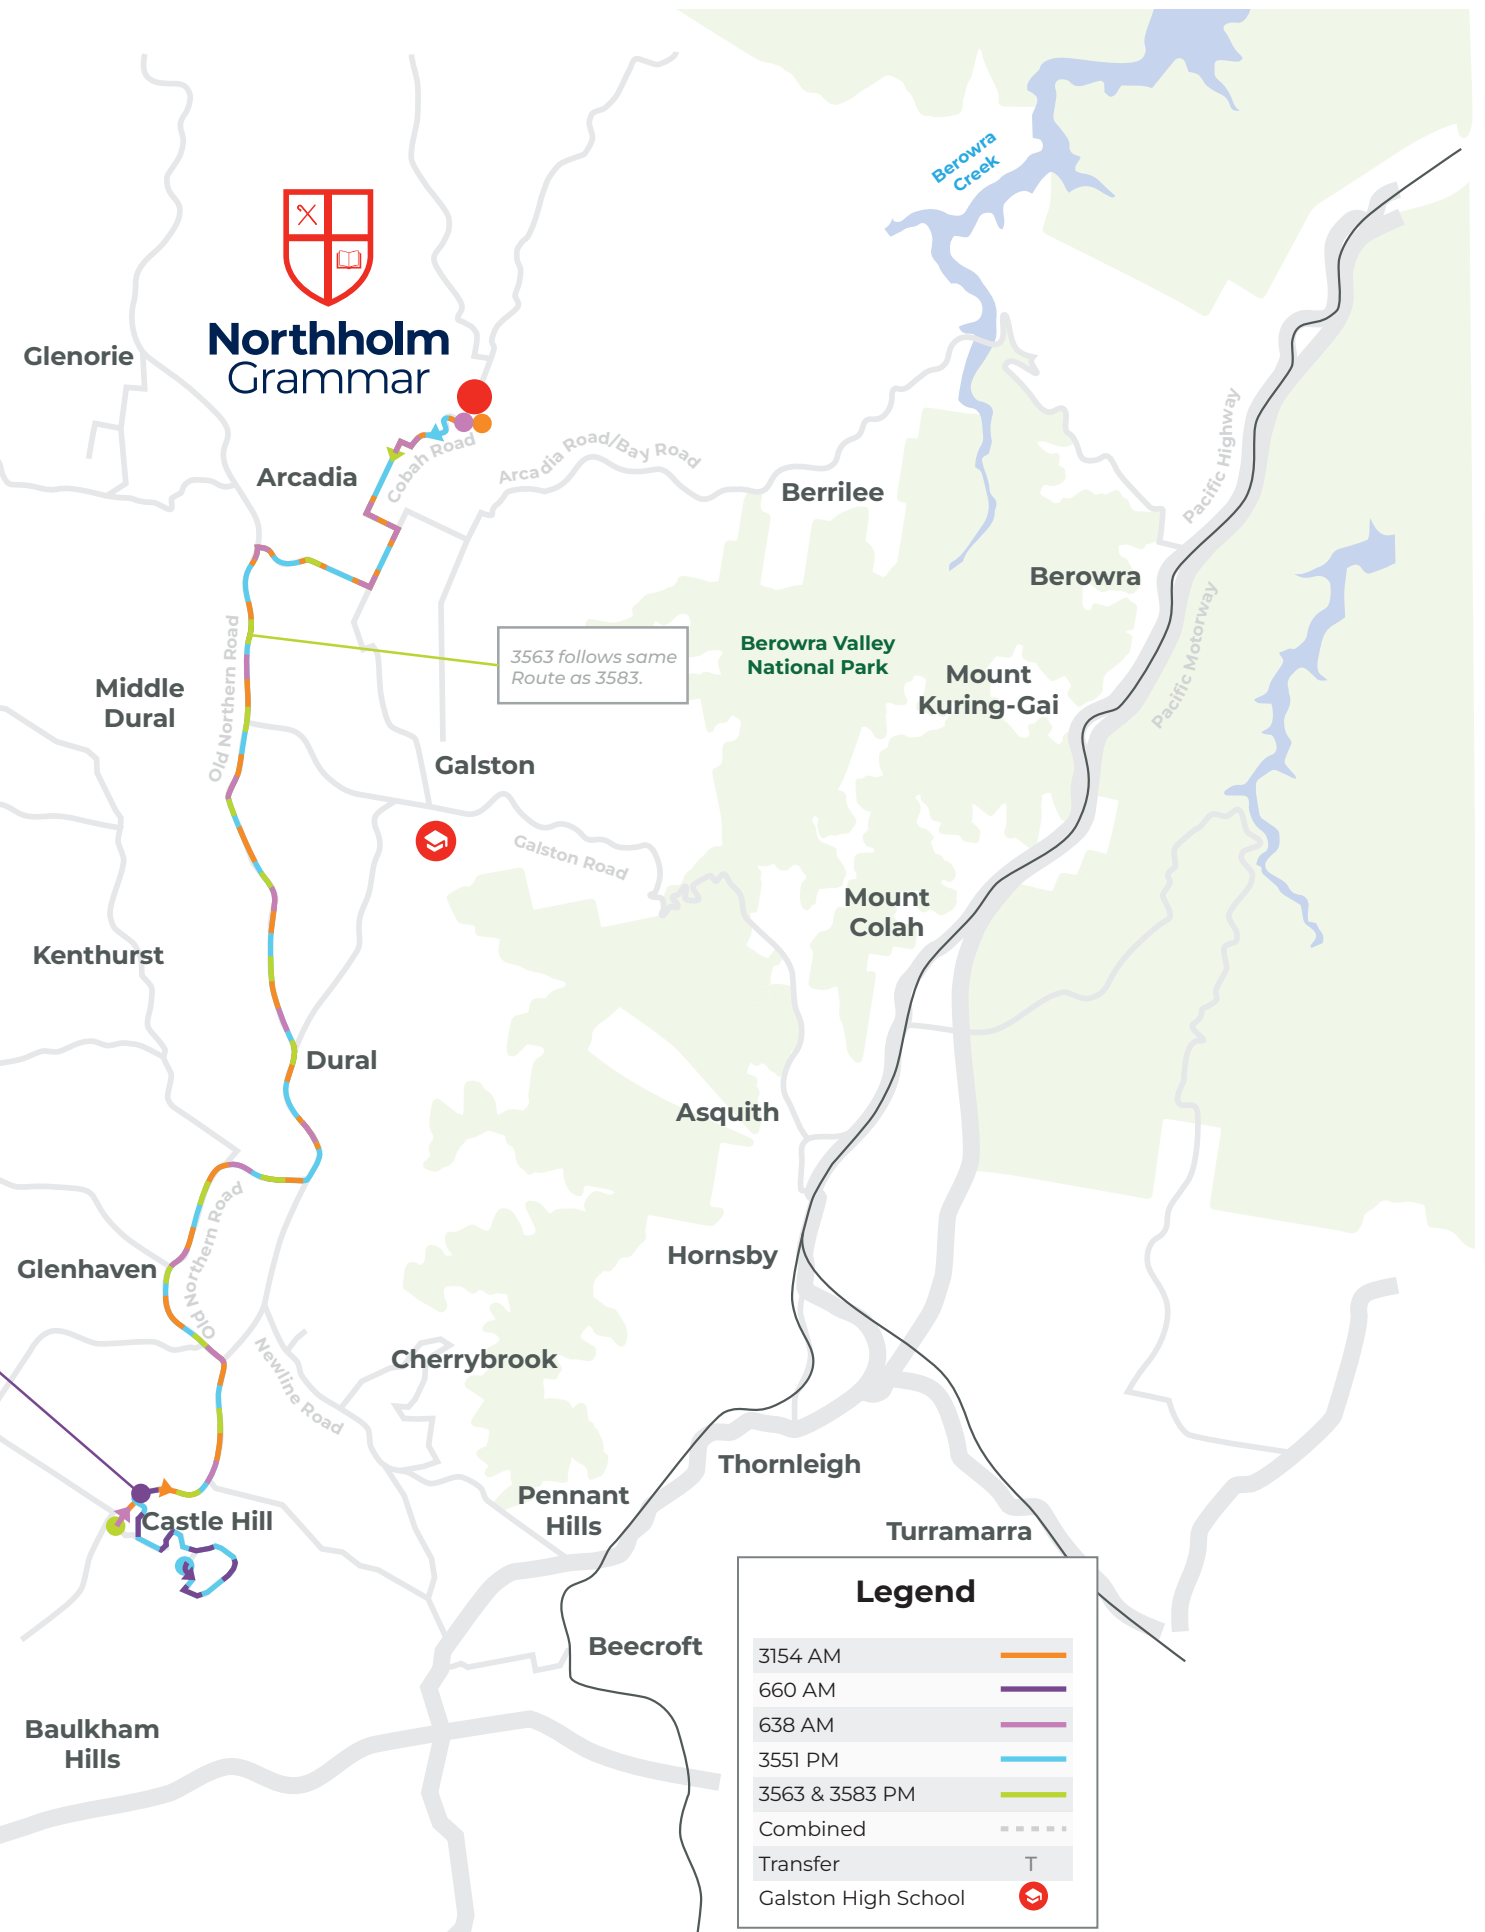

Northholm Grammar