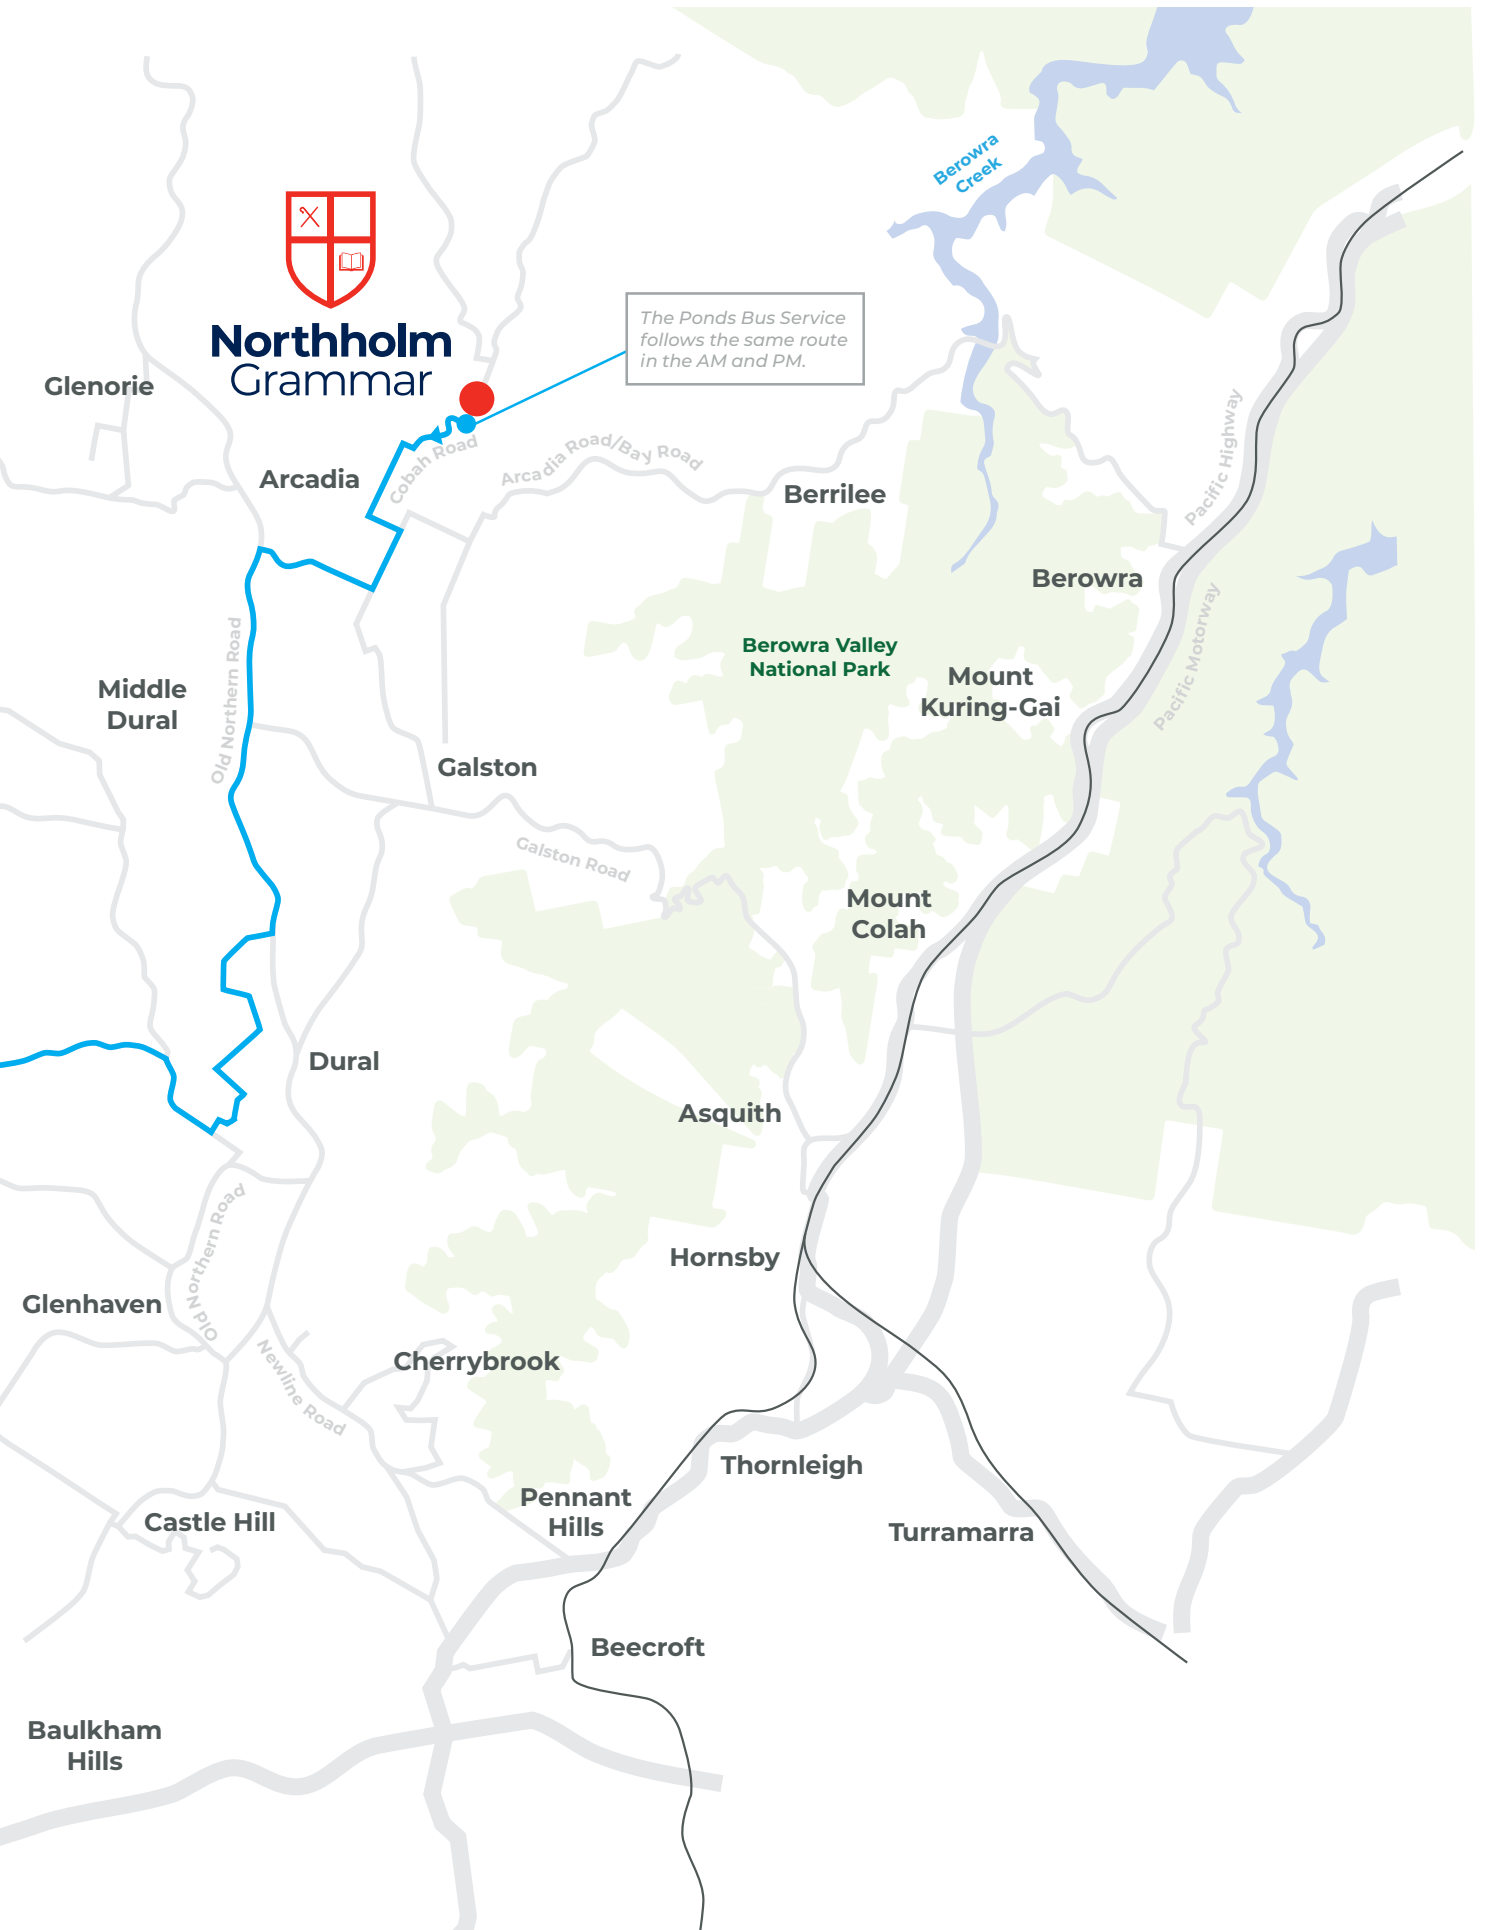

Northholm Grammar